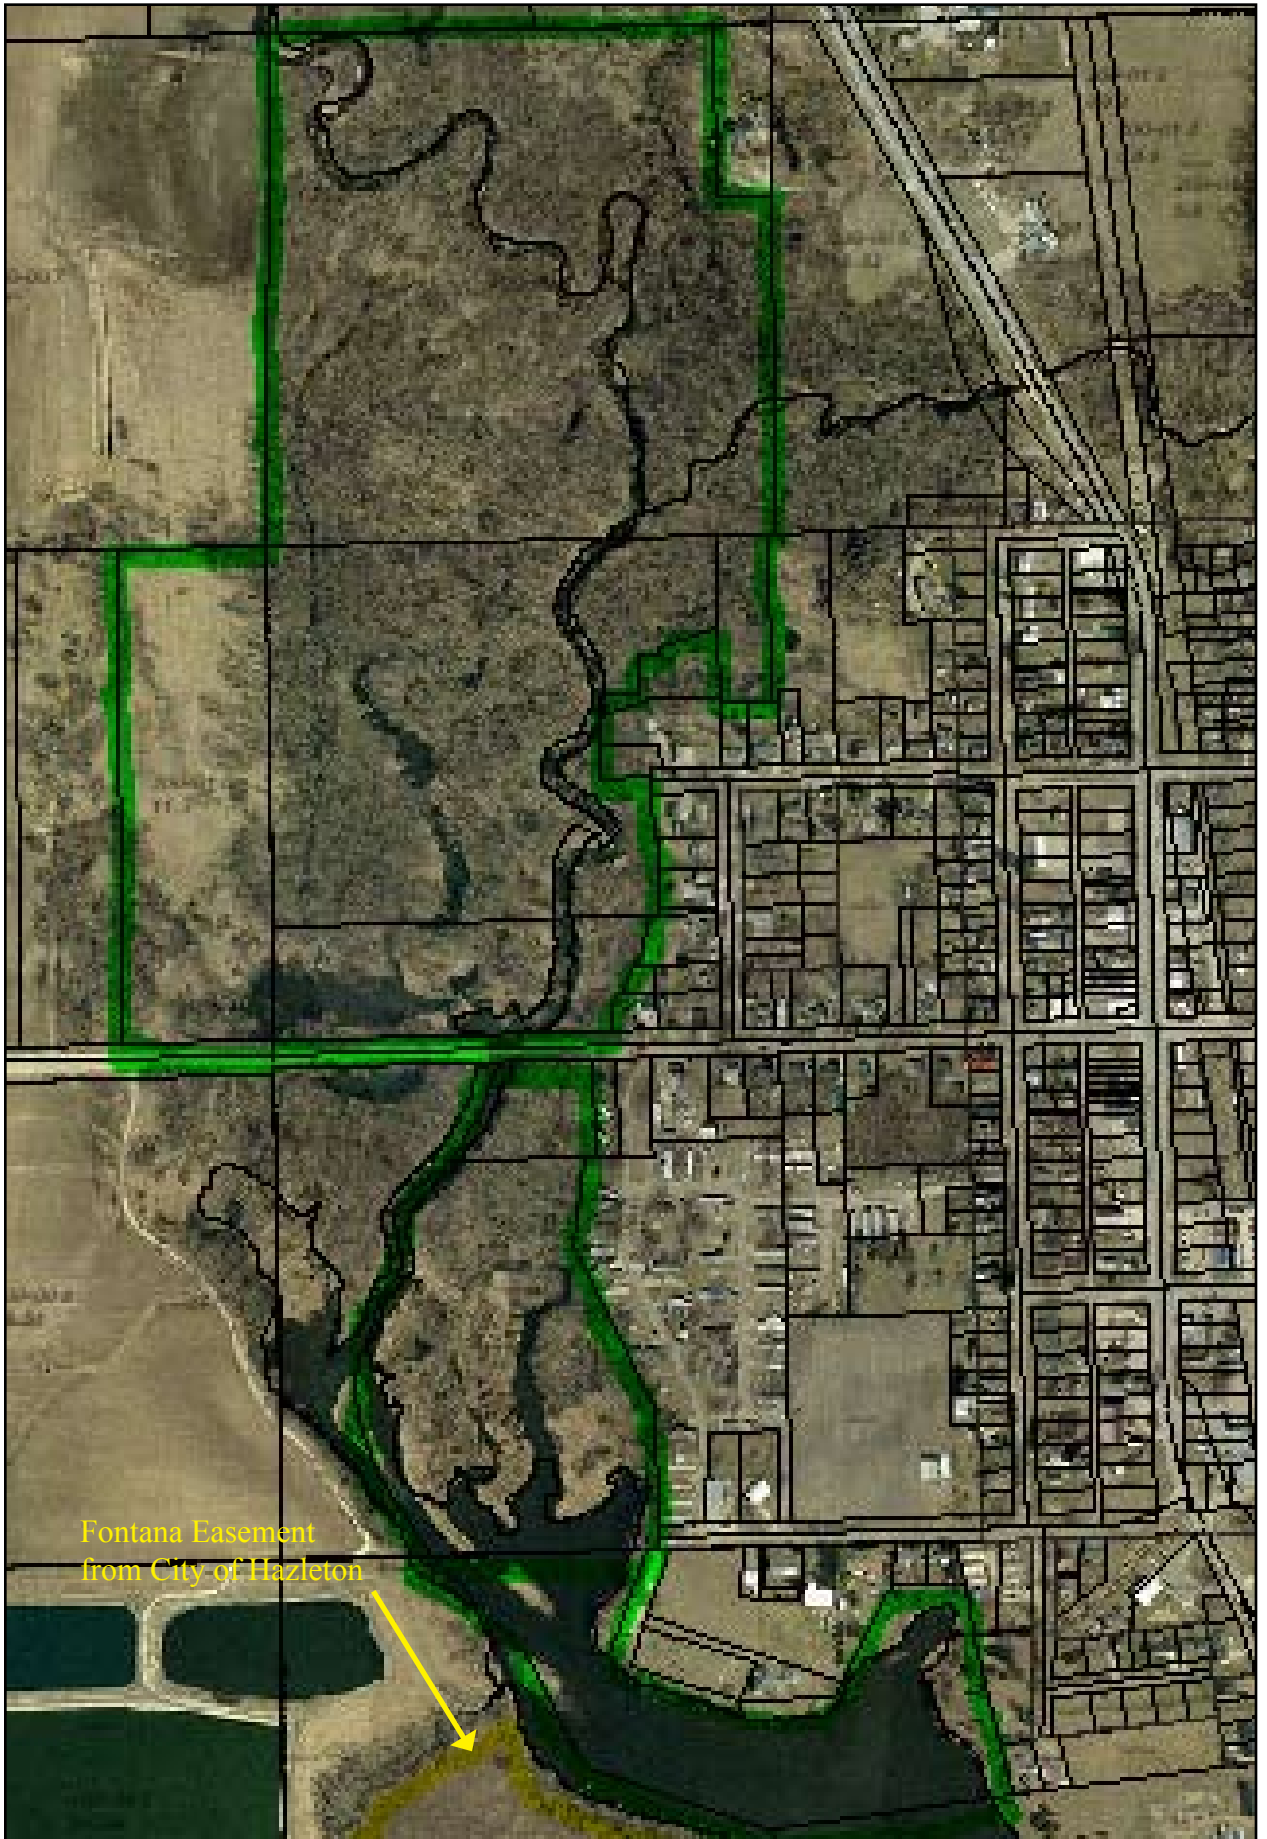

Otter Creek Wildlife Area 2009

Fontana Easement
from City of Hazleton